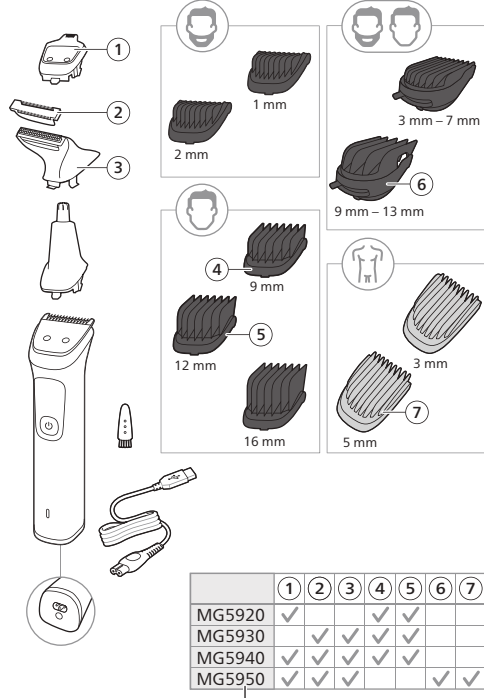

PHILIPS

MG5920
MG5930
MG5940
MG5950

	1	2	3	4	5	6	7
MG5920	✓			✓	✓		
MG5930	✓	✓	✓	✓	✓		
MG5940	✓	✓	✓	✓	✓		
MG5950	✓	✓	✓			✓	✓

>75 % recycled paper

© 2023 Koninklijke Philips N.V.
All rights reserved
3000.085.0827.2 (26/06/2023)

PHILIPS
Pencukur Listrik MG5920
5 Vdc, 1A
Diproduksi oleh:
Panbil Industrial Estate Factory
B1 Lot 1-6, B2A Lot 1,
Lot 11-17, Lot 20-24, Mukha Kuning,
Batam 29433 - Indonesia
No. Reg: PMKG.250.05.2023