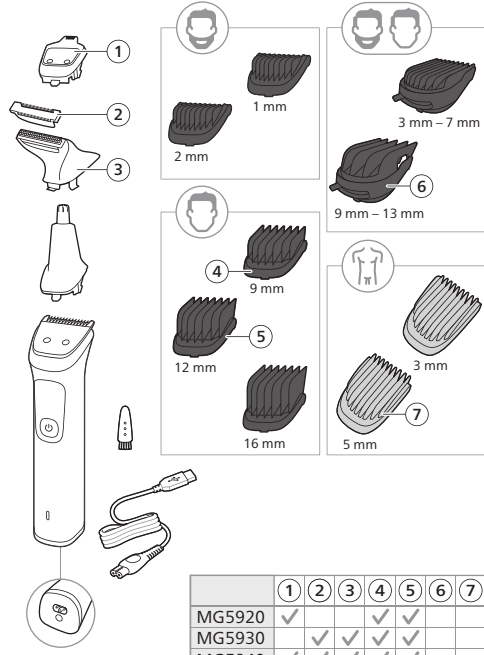

PHILIPS

MG5920
MG5930
MG5940
MG5950

	1	2	3	4	5	6	7
MG5920	✓			✓	✓		
MG5930	✓	✓	✓	✓	✓		
MG5940	✓	✓	✓	✓	✓		
MG5950	✓	✓	✓			✓	✓