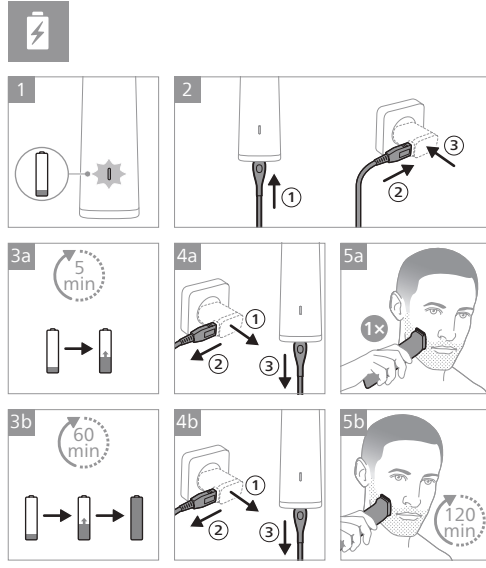

>75 % recycled paper

© 2023 Koninklijke Philips N.V.
All rights reserved
3000.085.0827.2 (26/06/2023)

PHILIPS
Pencukur Listrik MG5920
5 Vdc, 1A
Diproduksi oleh:
Panbil Industrial Estate Factory
B1 Lot 1-6, B2A Lot 1,
Lot 11-17, Lot 20-24, Mukha Kuning,
Batam 29433 - Indonesia
No. Reg: PMKG.250.05.2023