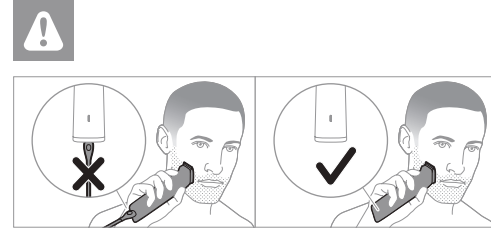

>75 % recycled paper

© 2023 Koninklijke Philips N.V.
All rights reserved
3000.085.0827.2 (26/06/2023)

PHILIPS
Pencukur Listrik MG5920
5 Vdc, 1A
Diproduksi oleh:
Panbil Industrial Estate Factory
B1 Lot 1-6, B2A Lot 1,
Lot 11-17, Lot 20-24, Mukha Kuning,
Batam 29433 - Indonesia
No. Reg: PMKG.250.05.2023