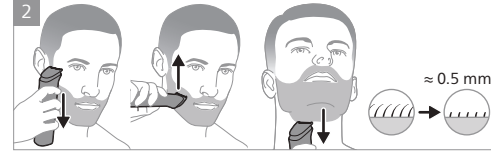

>75 % recycled paper

© 2023 Koninklijke Philips N.V.
All rights reserved
3000.085.0827.2 (26/06/2023)

PHILIPS
Pencukur Listrik MG5920
5 Vdc, 1A
Diproduksi oleh:
Panbil Industrial Estate Factory
B1 Lot 1-6, B2A Lot 1,
Lot 11-17, Lot 20-24, Mukha Kuning,
Batam 29433 - Indonesia
No. Reg: PMKG.250.05.2023