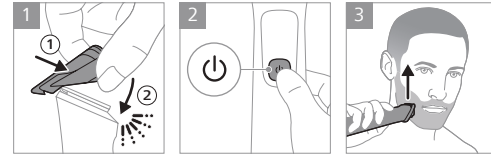

>75 % recycled paper

© 2023 Koninklijke Philips N.V.
All rights reserved
3000.085.0827.2 (26/06/2023)

PHILIPS
Pencukur Listrik MG5920
5 Vdc, 1A
Diproduksi oleh:
Panbil Industrial Estate Factory
B1 Lot 1-6, B2A Lot 1,
Lot 11-17, Lot 20-24, Mukha Kuning,
Batam 29433 - Indonesia
No. Reg: PMKG.250.05.2023