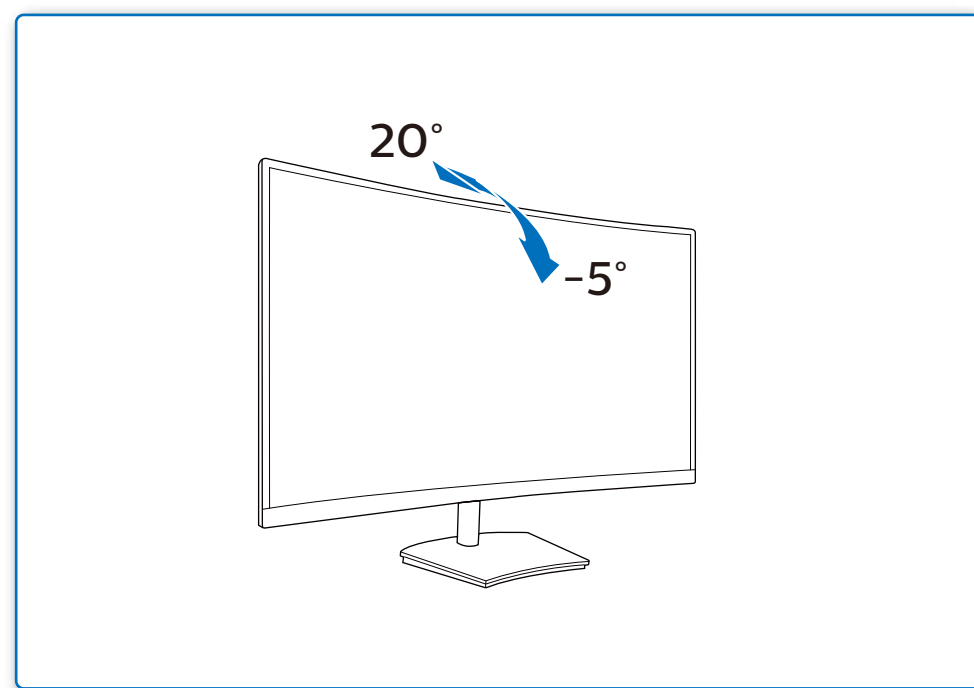

GRAPHIC DEVELOPMENT MMD	
Product name	
Project name	
Project no.	
Finishing	Folded sheet
Scale	1:1
Size Spreads	594 (W) x 210 (H) mm
Size	148.5 (W) x 210 (H) mm
Operator(s)	
Date amended	
VERSION No	13
APPROVAL	
QC Lithographer	
Product Manager	
Date Check	
ARTWORK DOCUMENT	
Paper	80gsm White, woodfree coated
Numbers of colours	2C2C
Pantone 300c	
Spotcolor	
Aftertreatment	
☐ Cropping	
☐ Coating	
☐ Varnishing	
☐ Embossing	
☐ Cuttingguide	
☐ Die-cut	
☐ Binding	
☐ Glue	

4