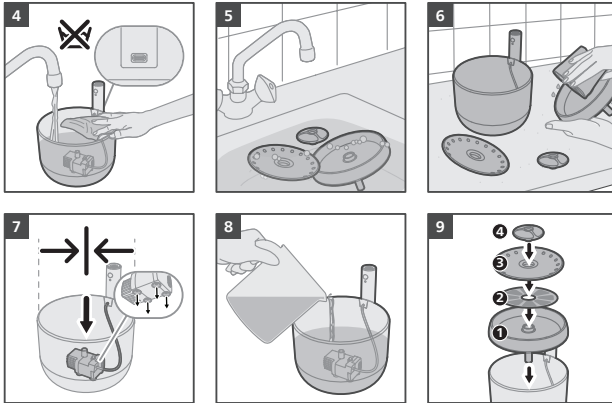

PHILIPS

Water fountain

Pet series

PAW3210

30D

Registration and Benefits

Digital manual

www.philips.com