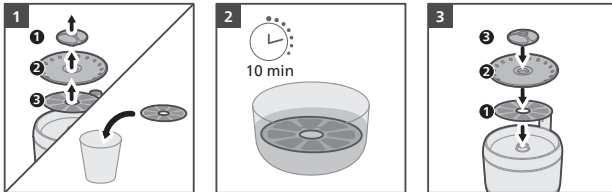

PHILIPS

Water fountain

Pet series

PAW3210

30D

Registration and Benefits

Digital manual

www.philips.com